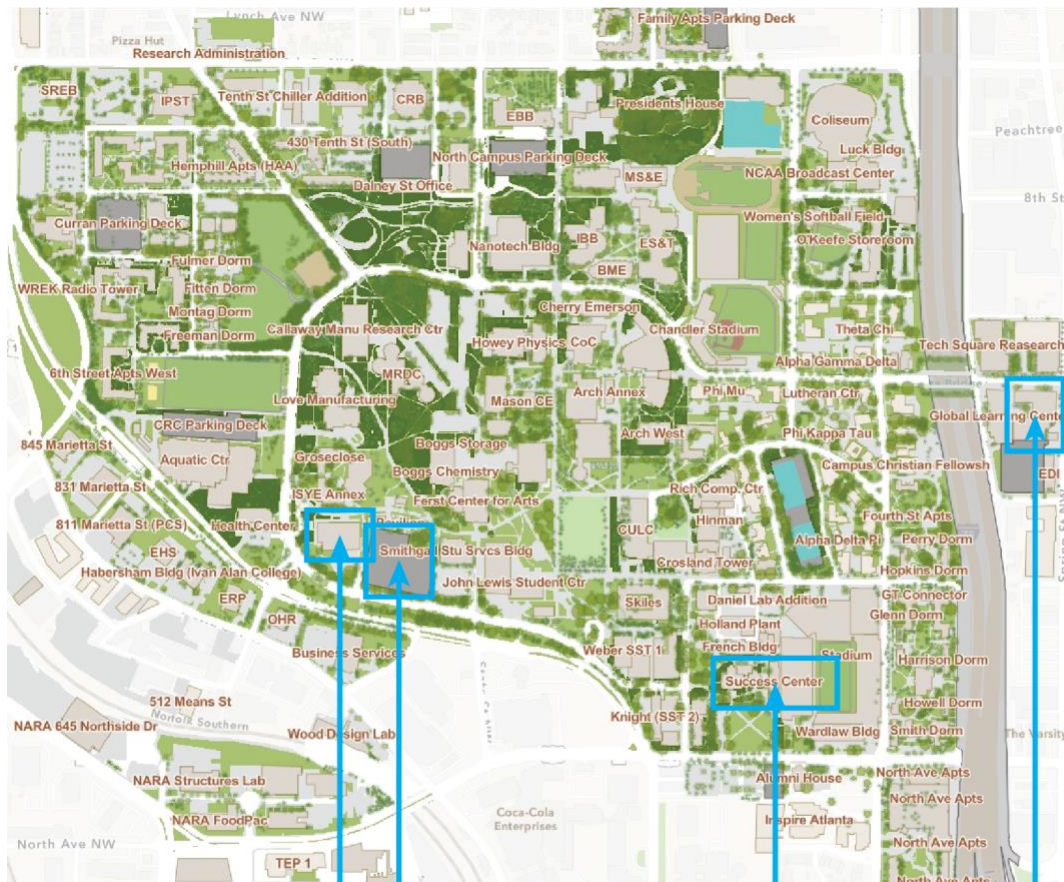

Conference Venues

Exhibition Hall

The main oral and poster sessions, as well as the public talk, will be held at the Exhibition Hall—Georgia Tech's premier on-campus convention center. This spacious facility (11,598 sq ft) hosts a wide range of campus and professional events and is designed to foster active discussion and collaboration. The venue is located on the west side of campus at **460 Fourth Street NW, Atlanta, GA 30332**.

For parking and access details, please visit: studentcenter.gatech.edu/parking-information

Georgia Tech Hotel & Conference Center

The conference banquet will be held at the Georgia Tech Hotel & Conference Center, conveniently located in Tech Square—Georgia Tech's hub for innovation and industry collaboration. If you are staying at this hotel, the banquet will be hosted within the same building. To reach the hotel from campus, we recommend walking along 5th Street NW across the I-75/I-85 interstate. The walk from the Exhibition Hall takes about 20 minutes and offers a scenic route through Georgia Tech's art-filled, green campus.

Address: **800 Spring St NW, Atlanta, GA 30308**

Student Success Center

Our pre-conference reception will take place at the Student Success Center, located adjacent to Tech Tower and Bobby Dodd Stadium at Hyundai Field—the historical heart of campus. The center frequently hosts a variety of on- and off-campus events, including those involving Georgia Tech alumni.

Exhibition Hall W2 pay parking Student Success Center Georgia Tech Hotel & Conference Center

Figure 1. Quick map for the main venues (Exhibition Hall, Student Success Center, and Georgia Tech & Conference Center). The original image is credited by Georgia Tech.