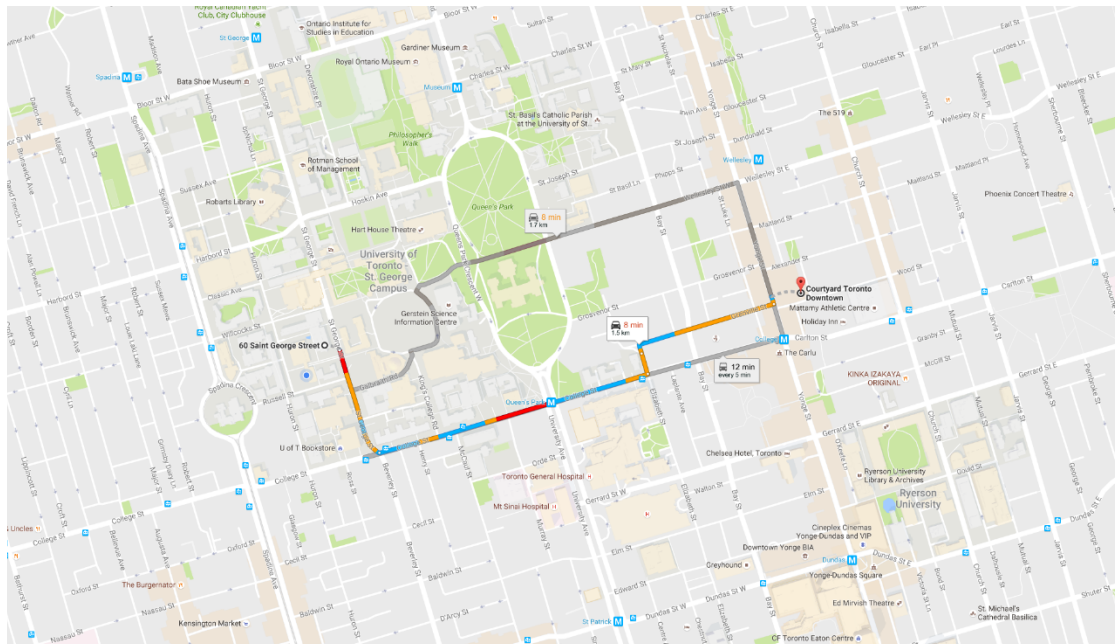

**Closest subway:** St. George (2 minutes' walk away)

**Distance to CITA:** 12 minutes' walk

**UofT rate per night:** Corporate rate not available to non-UofT employees or students

**Distance to CITA:** 17-minute walk or 15 minutes by subway

**UofT rate per night:** Corporate rate not available for May

## **Courtyard Downtown Toronto**

**Address:** 475 Yonge Street, Toronto, ON, M4Y 1X7

**Telephone:** (416) 924-0611

**Website:** <http://www.marriott.com/hotels/travel/yzcy-courtyard-toronto-downtown/>

**Closest subway:** College (2-minute walk)

**Distance to CITA:** 18-minute walk or 12 minutes by street car

**Rate per night (Queen/ King room):** No corporate rate available