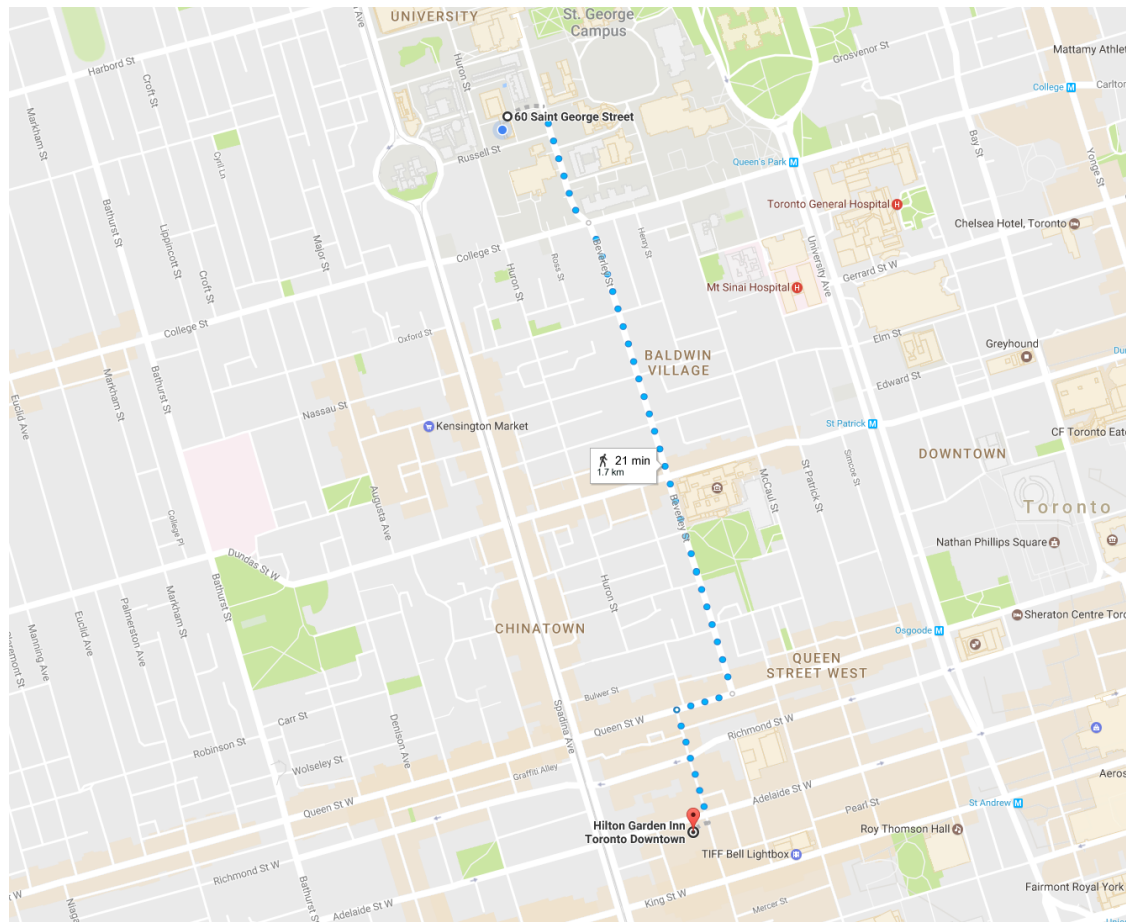

**Closest subway:** St. George (2 minutes' walk away)

**Distance to CITA:** 12 minutes' walk

**UofT rate per night:** Corporate rate not available to non-UofT employees or students

**Distance to CITA:** 17-minute walk or 15 minutes by subway

**UofT rate per night:** Corporate rate not available for May

**Distance to CITA:** 18-minute walk or 12 minutes by street car

**Rate per night (Queen/ King room):** No corporate rate available

**Closest subway:** St. Andrew Station (9-minute walk)

**Distance to CITA:** 21-minute walk

**Rate per night (Queen/ King room):** No corporate rate available.