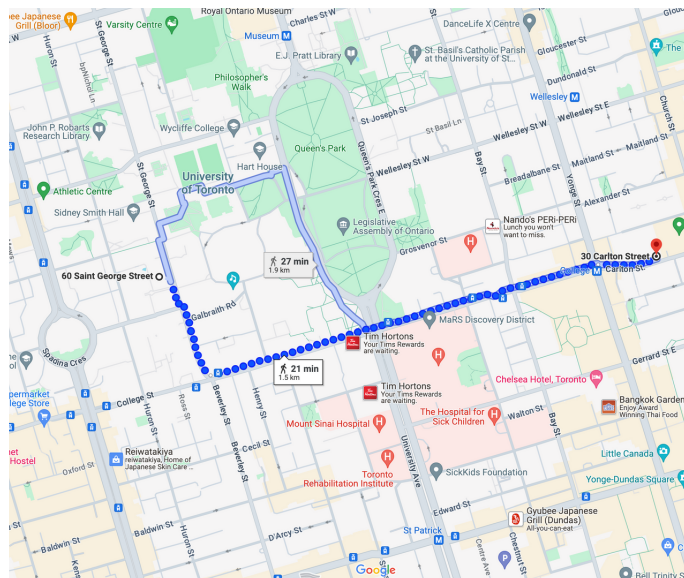

**Distance to CITA: 21 min walk**

**UofT rate per night (Queen room, single occupancy): \$259 + taxes**

**How to get UofT rate: use the booking link: [Toronto Hotel | Holiday Inn Toronto Downtown Centre \(ihg.com\)](https://www.ihg.com/holidayinn/hotels/us/en/toronto/yyzct/hoteldetail?fromRedirect=true&qSrt=sBR&qIta=99502056&icdv=99502056&qSIH=YYZCT&qCpid=100217931&qAAR=ILB0O&qRtP=ILB0O&setPMCookies=true&qSHBrC=HI&qDest=30%20Carlton%20Street%2C%20Toronto%2C%20ON%2C%20CA&srb_u=1)**

[https://www.ihg.com/holidayinn/hotels/us/en/toronto/yyzct/hoteldetail?fromRedirect=true&qSrt=sBR&qIta=99502056&icdv=99502056&qSIH=YYZCT&qCpid=100217931&qAAR=ILB0O&qRtP=ILB0O&setPMCookies=true&qSHBrC=HI&qDest=30%20Carlton%20Street%2C%20Toronto%2C%20ON%2C%20CA&srb\\_u=1](https://www.ihg.com/holidayinn/hotels/us/en/toronto/yyzct/hoteldetail?fromRedirect=true&qSrt=sBR&qIta=99502056&icdv=99502056&qSIH=YYZCT&qCpid=100217931&qAAR=ILB0O&qRtP=ILB0O&setPMCookies=true&qSHBrC=HI&qDest=30%20Carlton%20Street%2C%20Toronto%2C%20ON%2C%20CA&srb_u=1)

**Closest subway:** St. George (2 minutes' walk away)

**Distance to CITA:** 12 minutes' walk

**UofT rate per night:** Corporate rate not available to non-UofT employees or students

**Distance to CITA:** 17-minute walk or 15 minutes by subway

**UofT rate per night:** Corporate rate not available for May