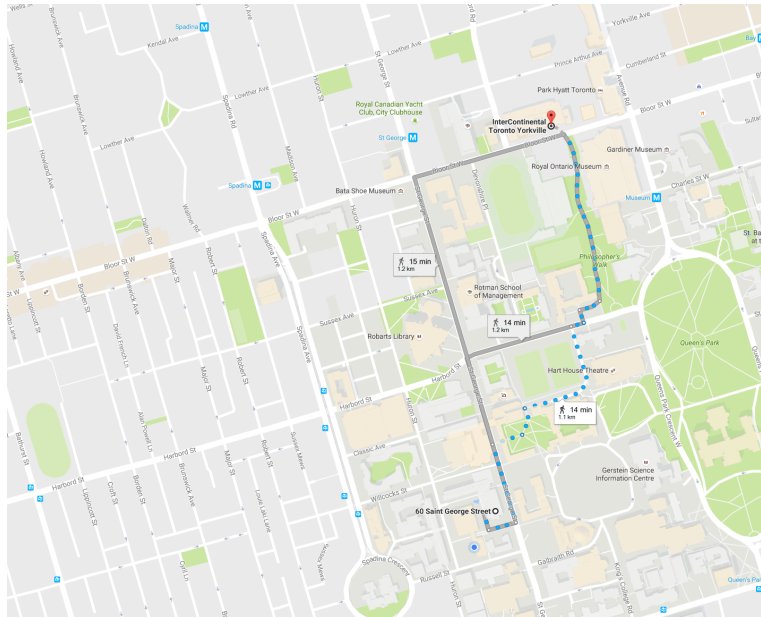

[https://www.ihg.com/holidayinn/hotels/us/en/toronto/yyzct/hoteldetail?fromRedirect=true&qSrt=sBR&qIta=99502056&icdv=99502056&qSIH=YYZCT&qCpid=100217931&qAAR=ILB0O&qRtP=ILB0O&setPMCookies=true&qSHBrC=HI&qDest=30%20Carlton%20Street%2C%20Toronto%2C%20ON%2C%20CA&srb\\_u=1](https://www.ihg.com/holidayinn/hotels/us/en/toronto/yyzct/hoteldetail?fromRedirect=true&qSrt=sBR&qIta=99502056&icdv=99502056&qSIH=YYZCT&qCpid=100217931&qAAR=ILB0O&qRtP=ILB0O&setPMCookies=true&qSHBrC=HI&qDest=30%20Carlton%20Street%2C%20Toronto%2C%20ON%2C%20CA&srb_u=1)

## **The Yorkville Royal Sonesta**

**Address:** 220 Bloor Street West, Toronto, ON M5S 1T8

**Telephone:** (416) 960-5200

**Website:** <https://www.sonesta.com/royal-sonesta/on/toronto/yorkville-royal-sonesta-hotel-toronto>

**Closest subway:** St. George (3 minutes' walk away)

**Distance to CITA:** 14 minutes' walk

**UofT rate per night (request over phone):** Single / Queen Double room \$284

**Reservation ID:** [Ashish.shetty@sonesta.com](mailto:Ashish.shetty@sonesta.com)

**Closest subway:** St. George (2 minutes' walk away)

**Distance to CITA:** 12 minutes' walk

**UofT rate per night:** Corporate rate not available to non-UofT employees or students