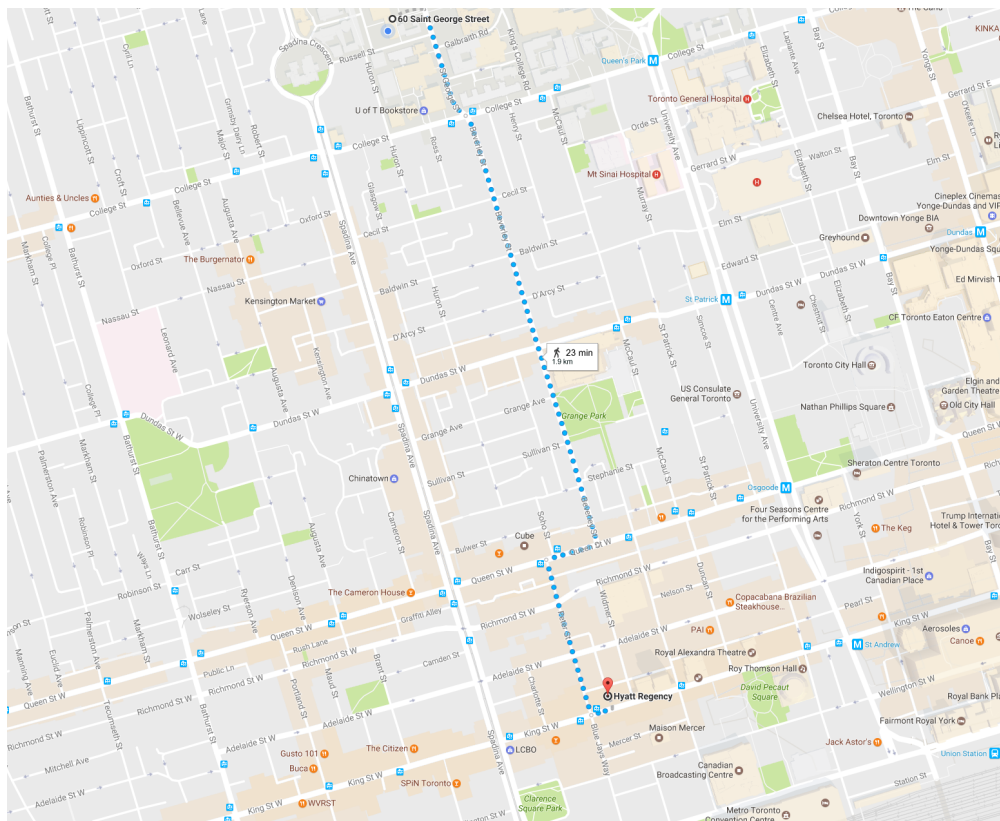

**Closest subway:** St. George (2 minutes' walk away)

**Distance to CITA:** 12 minutes' walk

**UofT rate per night:** Corporate rate not available to non-UofT employees or students

**Closest subway:** St. Andrew Station (9-minute walk)

**Distance to CITA:** 21-minute walk

**Rate per night (Queen/ King room):** No corporate rate available.

# Hyatt Regency

**Address:** 370 King St. West, Toronto, ON, M5V 1J9

**Telephone:** +1 416 343 1234

**Website:** <https://toronto.regency.hyatt.com/en/hotel/home.html>

**Closest subway:** St. Andrew Station (7-minute walk)

**Distance to CITA:** 23-minute walk

**Rate per night (Queen/ King room):** No corporate rate available.

**Other places to stay close to CITA:**

Toronto Marriott Bloor Yorkville Hotel:

<http://www.marriott.com/hotels/travel/yyzmc-toronto-marriott-bloor-yorkville-hotel>