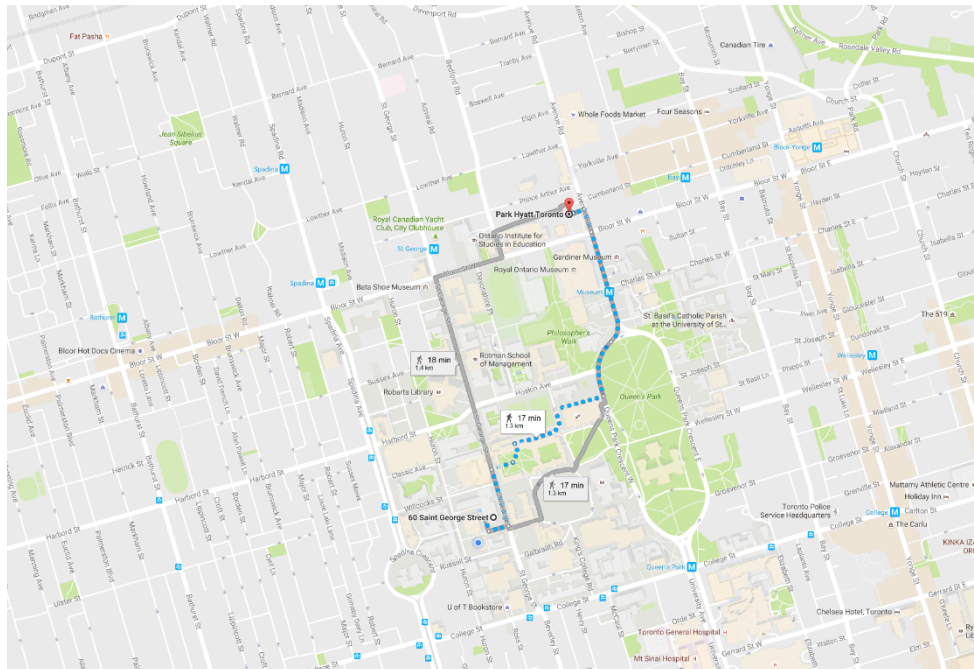

**Closest subway:** St. George (2 minutes' walk away)

**Distance to CITA:** 12 minutes' walk

**UofT rate per night:** Corporate rate not available to non-UofT employees or students

## **Park Hyatt Hotel**

**Address:** 4 Avenue Road, Toronto, ON, M5R 2E8

**Telephone:** (416) 925-1234

**Website:** [toronto.park.hyatt.com](http://toronto.park.hyatt.com)

**Closest subway:** Bay (5 minutes' walk away)

**Distance to CITA:** 17-minute walk or 15 minutes by subway

**UofT rate per night:** Corporate rate not available for May

**Distance to CITA:** 18-minute walk or 12 minutes by street car

**Rate per night (Queen/ King room):** No corporate rate available