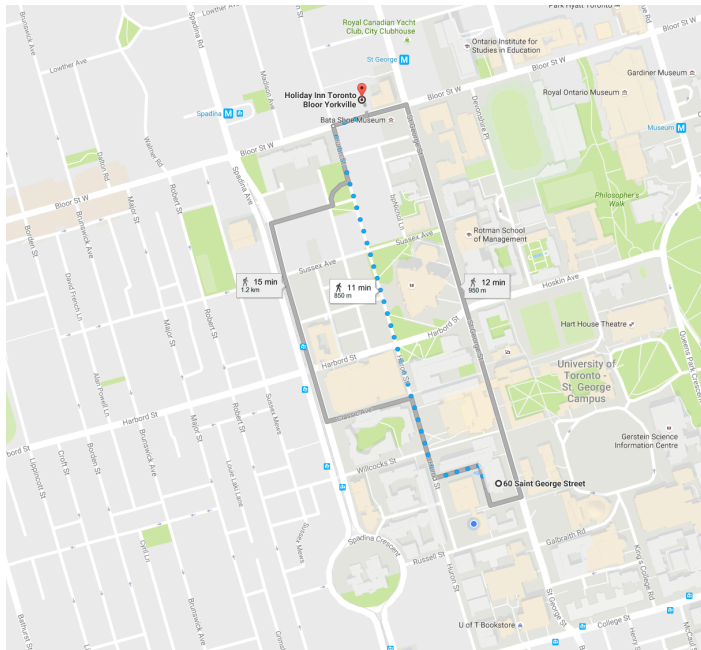

**Closest subway:** St. George (3 minutes' walk away)

**Distance to CITA:** 14 minutes' walk

**UofT rate per night (request over phone):** Single / Queen Double room \$284

**Reservation ID:** [Ashish.shetty@sonesta.com](mailto:Ashish.shetty@sonesta.com)

**Closest subway:** St. George (2 minutes' walk away)

**Distance to CITA:** 12 minutes' walk

**UofT rate per night:** Corporate rate not available to non-UofT employees or students

**Distance to CITA:** 17-minute walk or 15 minutes by subway

**UofT rate per night:** Corporate rate not available for May

**Closest subway:** St. Andrew Station (9-minute walk)

**Distance to CITA:** 21-minute walk

**Rate per night (Queen/ King room):** No corporate rate available.